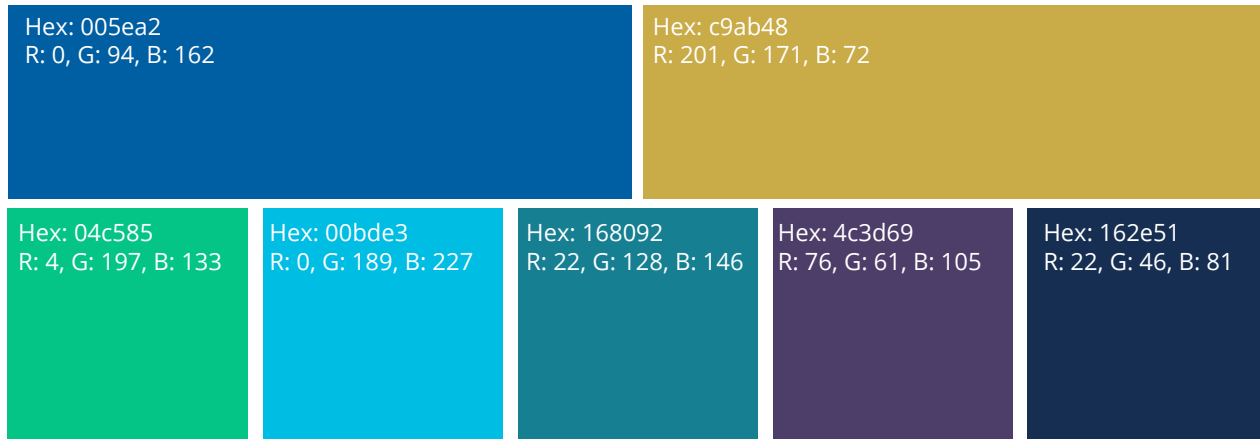

NSF Color Palette conversion to U.S. Web Design System (USWDS) System color tokens

USWDS system color tokens are the complete palette of color tokens from which any project can build a theme palette.

<https://designsystem.digital.gov/design-tokens/color/system-tokens/>

Color	Token	Family	Grade	Variant	Hex
	'blue-60v'	'blue-vivid'	60	'vivid'	#005ea2
	'yellow-30'	'yellow'	30	—	#c9ab48
	'mint-30v'	'mint-vivid'	30	'vivid'	#04c585
	'cyan-30v'	'cyan-vivid'	30	'vivid'	#00bde3
	'cyan-50'	'cyan'	50	—	#168092
	'violet-70'	'violet'	70	—	#4c3d69
	'blue-warm-80v'	'blue-warm-vivid'	80	'vivid'	#162e51

PRIMARY COLORS

Blue

	primary Primary color: Blue 60v (vivid)	005EA2
	primary-lighter: Blue 5	EFF6FB
	primary-light: Blue 30	73B3E7
	primary-vivid: Blue 50v	0076D6
	primary-dark: Blue Warm 70v	1A4480
	primary-dark: Blue Warm 80v	162E51

Gray

	base-darkest: Gray-90	1B1B1B
	base-darker: Gray-cool-70	3D4551
	base-dark: Gray-cool-50	71767A
	base: Gray-cool-30	A9AEB1
	base-light: Gray-cool-10	DFE1E2
	base-lighter: Gray-cool-4	F1F3F6
	base-lightest: Gray-cool-2	F7F9FA
	base-white	FFFFFF